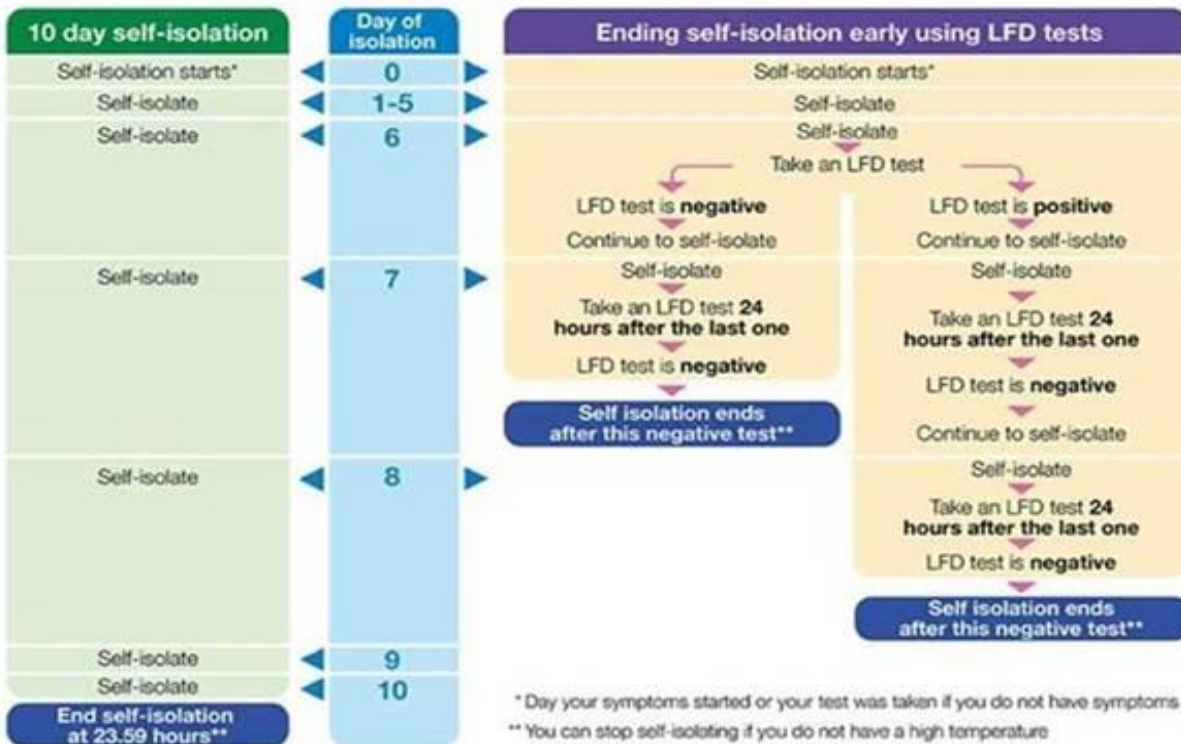

Dear Parents,

31st January 2022

Information Letter 7- Spring Term 2021 – 2022

Here is an overview of the positive cases in school and a clarification of the isolation rules:

Positive Covid Cases

- Elm- 3 pupil
- Cedar- 2 pupils and 1 staff member
- Maple- 1 pupil
- Ash- 2 pupils and 1 staff member
- Oak- 1 pupil
- Hazel- 7 pupils and 1 staff member

Examples of when to end self-isolation if you have had COVID-19 symptoms or have received a positive COVID-19 test result

Kind regards

Mrs Dean
Headteacher