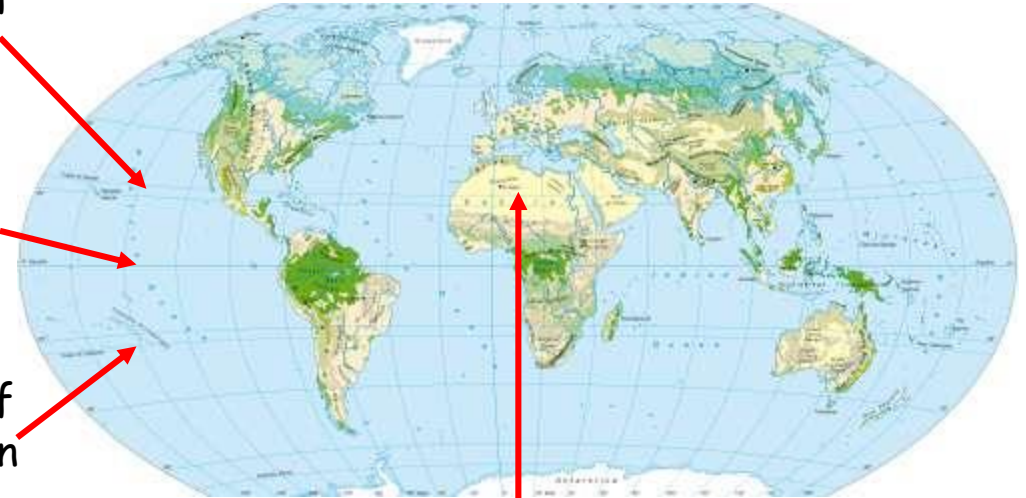

Topic Fact Sheet - Sahara (Hot and Cold Desert)

Key Terms

Arid	A dry climate in places like deserts, with little or no rain and where there isn't much access to water.
Climate	The average measurement of temperature, wind humidity, rain and snow over a long period of time, such as a year.
Desert	An area that gets less than 250mm of rainfall every year.
Equator	An imaginary line around the middle of the Earth, half way between the North and South Pole.
Tropics of Cancer and Capricorn	Imaginary lines which run parallel to the equator. The Tropic of Cancer is the Northern line and the Tropic of Capricorn is the Southern line.

The Sahara Desert is a hot desert with an arid climate. During the day, temperatures can reach up to 47°C but at night can drop to 0°C.

Rainfall is rare and unpredictable, but when it does rain the water evaporates before it even reaches the ground!

Tropic of Cancer

Equator

Tropic of Capricorn

Sahara Desert

The Sahara Desert covers 31% of the continent of Africa; spanning 11 countries.

Tropic of Cancer

Equator

Topic Fact Sheet - Sahara (Hot and Cold Desert)