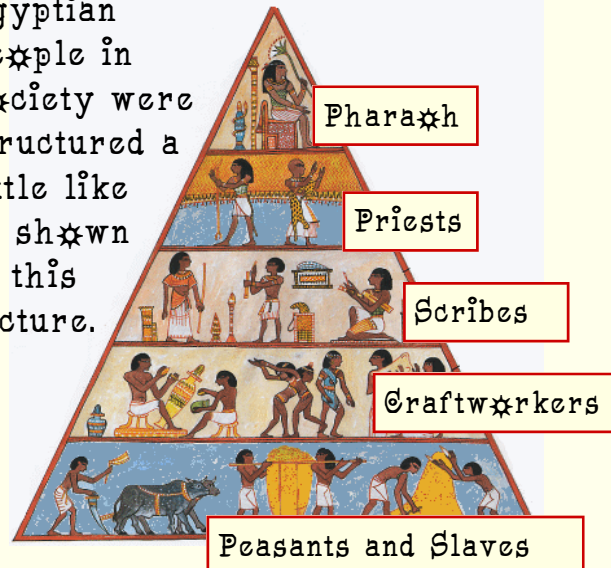

Pharaohs

Rulers of Ancient Egypt were called pharaohs. The word 'pharaoh' means great house. The pharaoh was the most powerful person in Egypt and some people considered him a god.

Ramses II ruled Egypt for over 60 years. In that time he fathered 156 children! He was a brave soldier and a great builder.

Society

Egyptian people in society were structured a little like is shown in this picture.

The River Nile was very important to the Egyptians. It provided water for drinking and for crops.

The Great Sphinx at Giza guards the Great Pyramids. It has the body of a lion and the face of a human.

Hieroglyphs

Ancient Egyptians used a system of picture writing called hieroglyphics. Each hieroglyph represented an object or letter. There were about 700 different hieroglyphs.

THE HIEROGLYPHIC ALPHABET