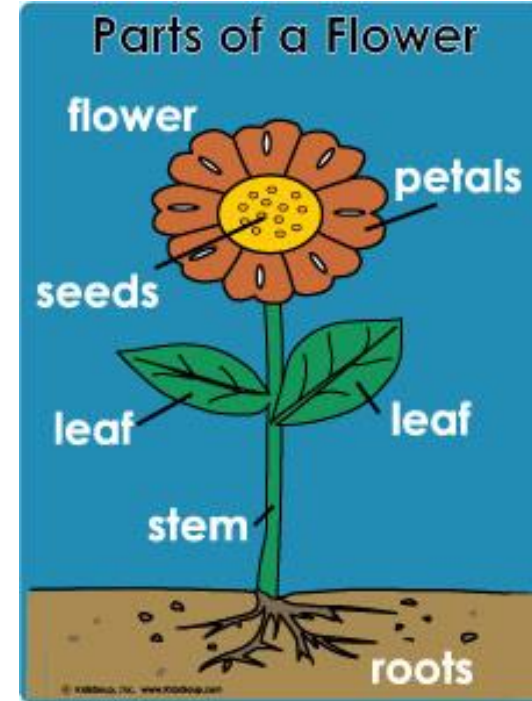

# Topic Fact Sheet- Which birds and plants would Little Red Riding Hood find in our park?

stem	the main part of a plant that grows up from the ground and supports the branches, leaves, flowers, or fruits that may grow from it.
leaf	one of the usually green, flat parts of a plant or tree that grows from the stem or branch.
root	the part of a plant that usually grows underground. Roots take up water and nutrients, and hold the plant in the soil.
flower	the part of a plant that has petals and that makes fruit or seeds Flowers often have a pleasant smell
petals	one of the separate leaves that form the outer part of a flower head. Petals are usually a different colour from the plant's other leaves.
deciduous	having leaves that drop off each year.
evergreen	a tree, bush, or other plant with leaves that remain green throughout the year.

## How does your garden grow?

An **evergreen** plant does not lose its leaves in winter.

This fir tree is evergreen.

A **deciduous** plant has leaves that fall off every Autumn and Winter and grow back again in the Spring.